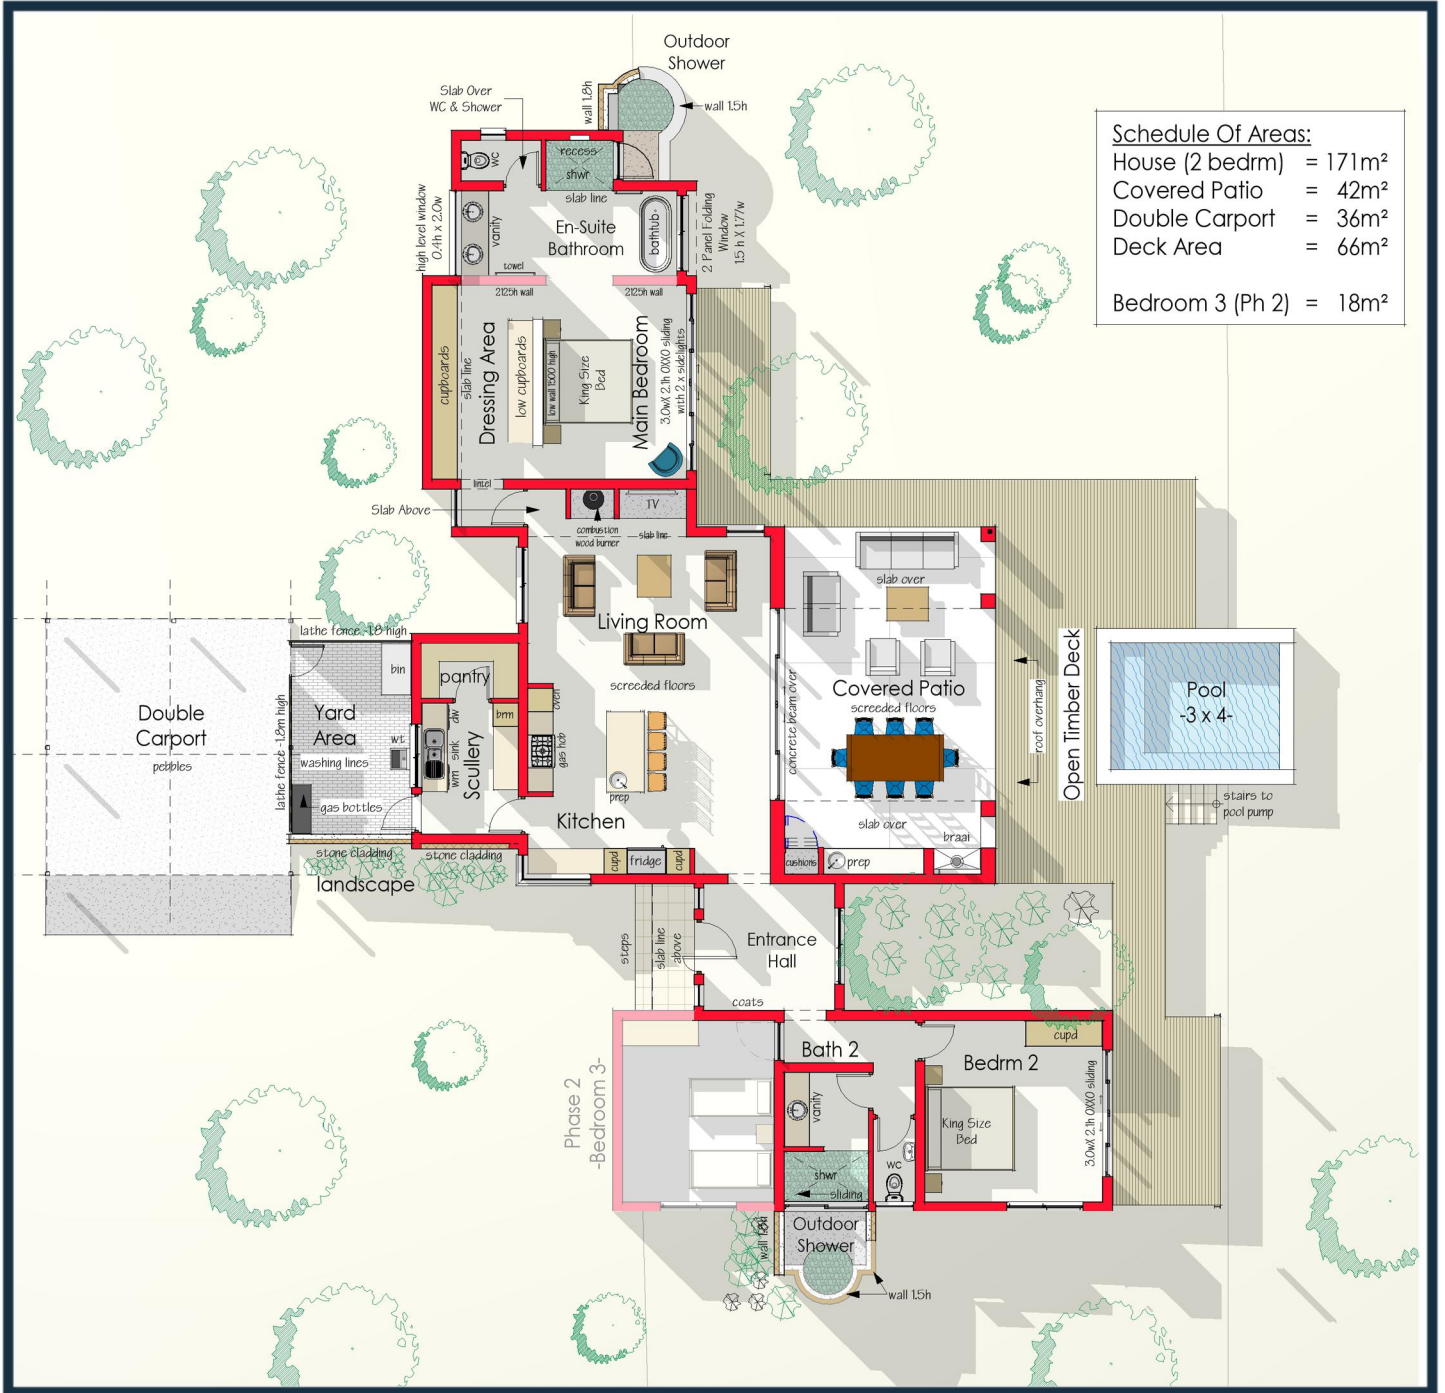

ELEPHANT ROCK ECO ESTATE

Hoedspruit - South Africa

Building Package B2 - HORNBILL HOUSE A & B

****ABOVE IMAGES ARE ARTIST IMPRESSIONS****

Building Style: **Modern Farm | Pavilion**

**** 3rd BEDROOM IS OPTIONAL EXTRA****

Accommodation

Bedrooms
2

Bathrooms
2

Carports
2

Areas

House
171

Patio
42

Pet Friendly

ELEPHANT ROCK ECO ESTATE

Hoedspruit - South Africa

Building Package B2 - HORNBILL HOUSE A & B

Building Style: Modern Farm | Pavilion

****ABOVE IMAGES ARE ARTIST IMPRESSIONS****

Accommodation

Bedrooms
2

Bathrooms
2

Carports
2

Areas

House
171

Patio
42

Pet
Friendly